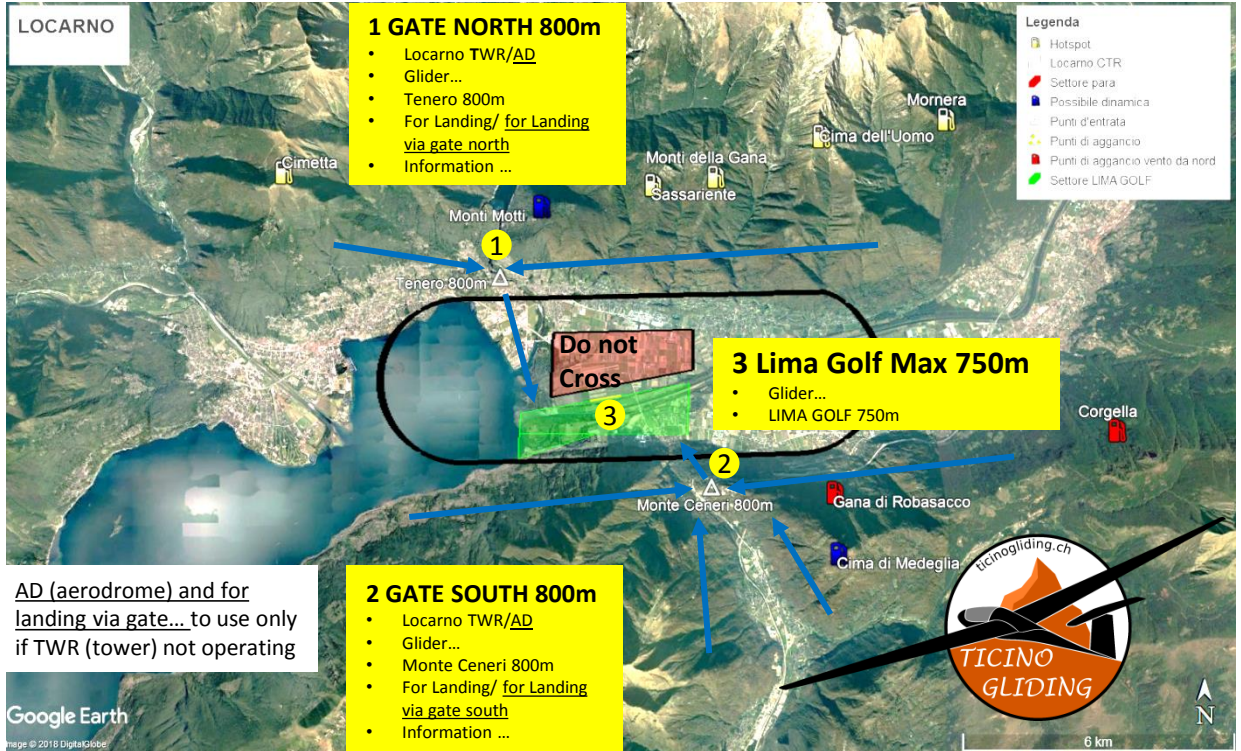

# Locarno

## Glider landing

Altitude	<b>198m</b>	Runway's length	700m
Runway for glider	<b>26L/08R</b>	Runway's coordinate	46°09'33"N/008°52'45"E
Frequency			
TWR/AD	<b>134.825</b>	ATIS	133.450

### Legend

- ← Inbound route
- ← Circuit
- Important information And standard RTF