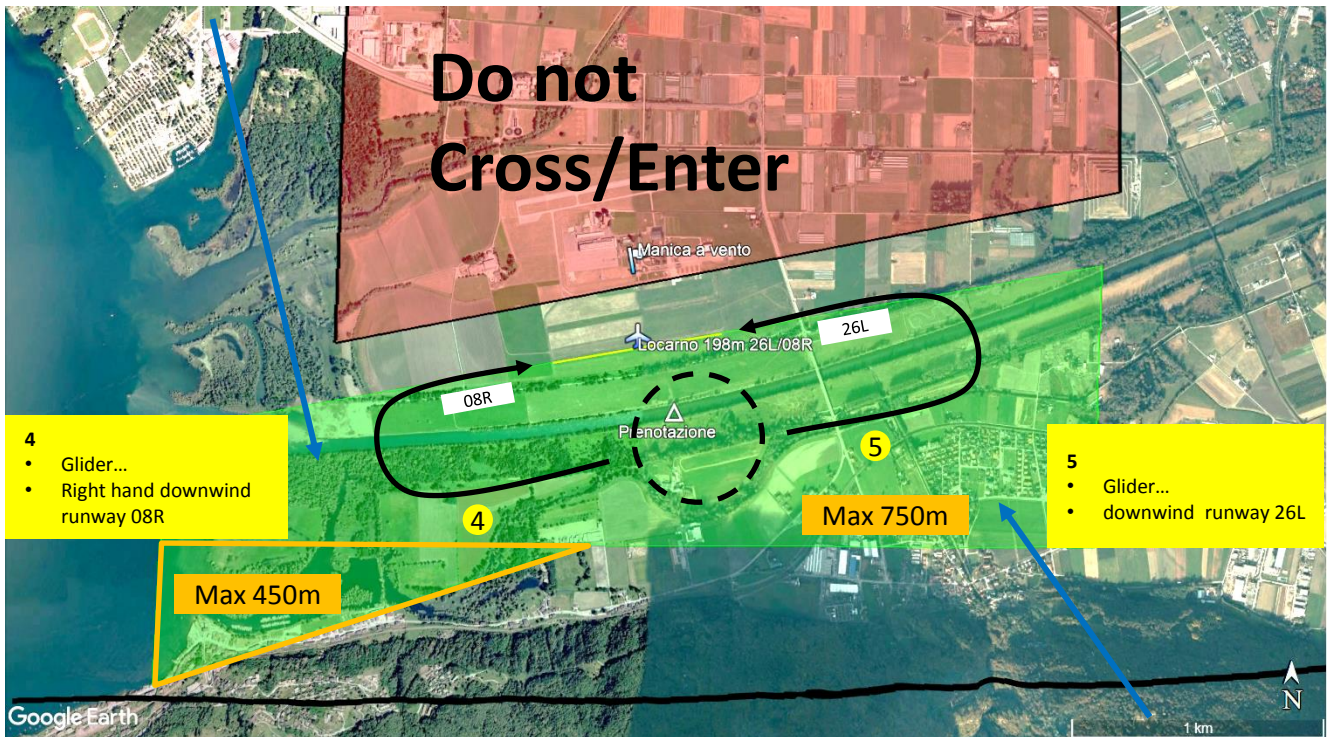

## Glider landing

Altitude	<b>198m</b>	Runway's length	700m
Runway for glider	<b>26L/08R</b>	Runway's coordinate	46°09'33"N/008°52'45"E
Frequency			
TWR/AD	<b>134.825</b>	ATIS	133.450

### Legend

- ← Inbound route
- ← Circuit
- Important information And standard RTF