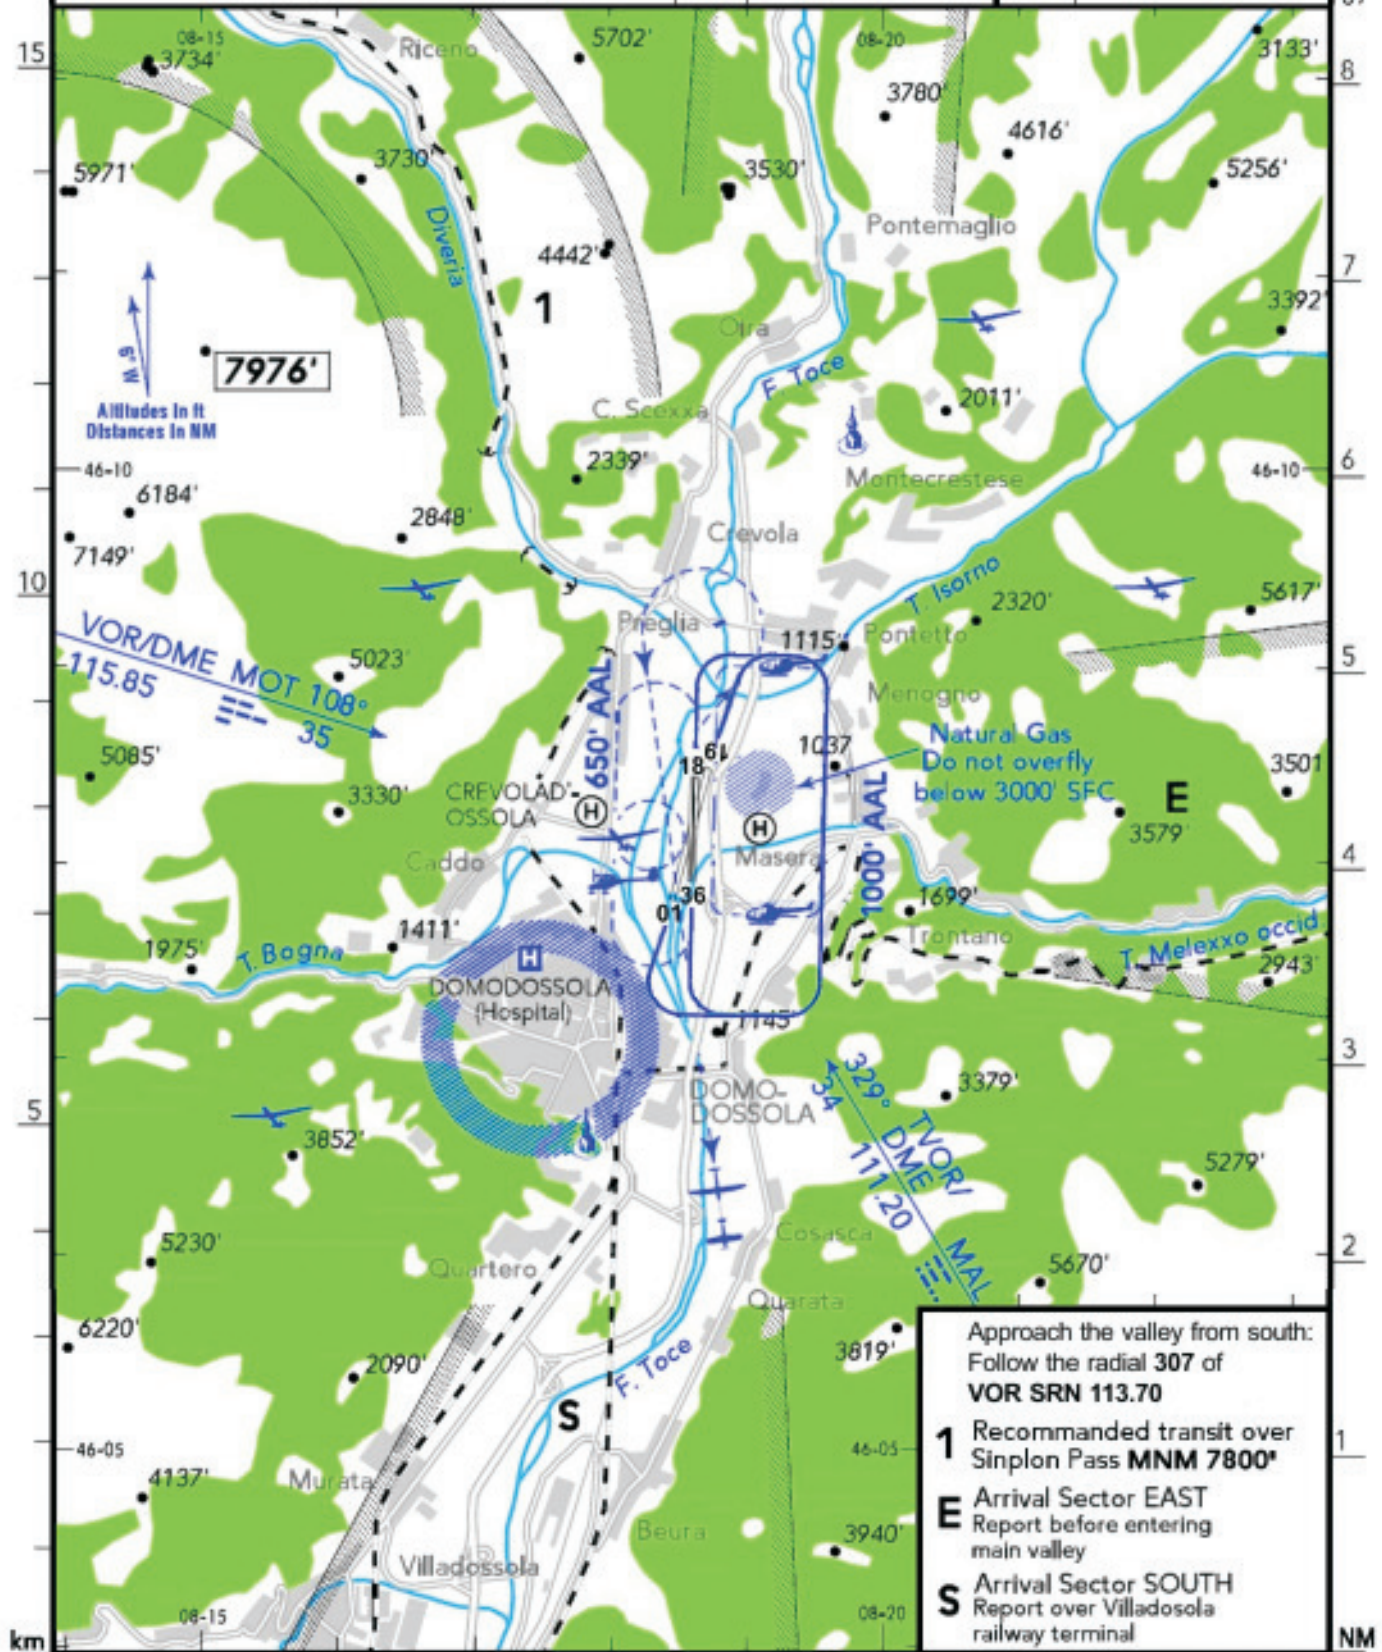

(APP) VDF
MILANO INFORMATION **124.925**

Elev **922'** /281m
N 46 08.2
E 008 18.6
2 NM NNE Domodossola

(RADIO) Sat, Sun, HoI, O/T O/R
MASERA RADIO **130.00** (it)

RWY	ILS	RWY	ILS

SCALE 1:100 000

Approach the valley from south:
Follow the radial 307 of
VOR SRN 113.70

1 Recommended transit over
Simplon Pass **MNM 7800'**

E Arrival Sector EAST
Report before entering
main valley

S Arrival Sector SOUTH
Report over Villadosola
railway terminal